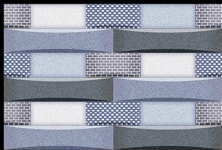

KHOKHANI^{TM}
CERAMIC PVT. LTD.

300mm x 450mm

MATT ELEVATION

EM_960