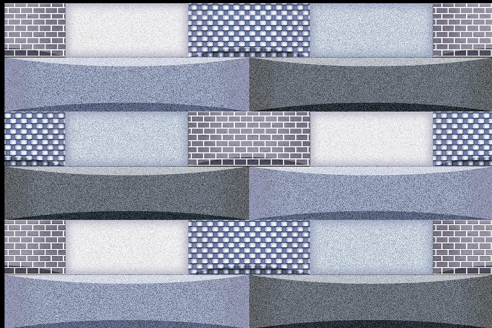

KHOKHANI^{TM}
CERAMIC PVT. LTD.

300mm x 450mm

MATT ELEVATION

EM_960